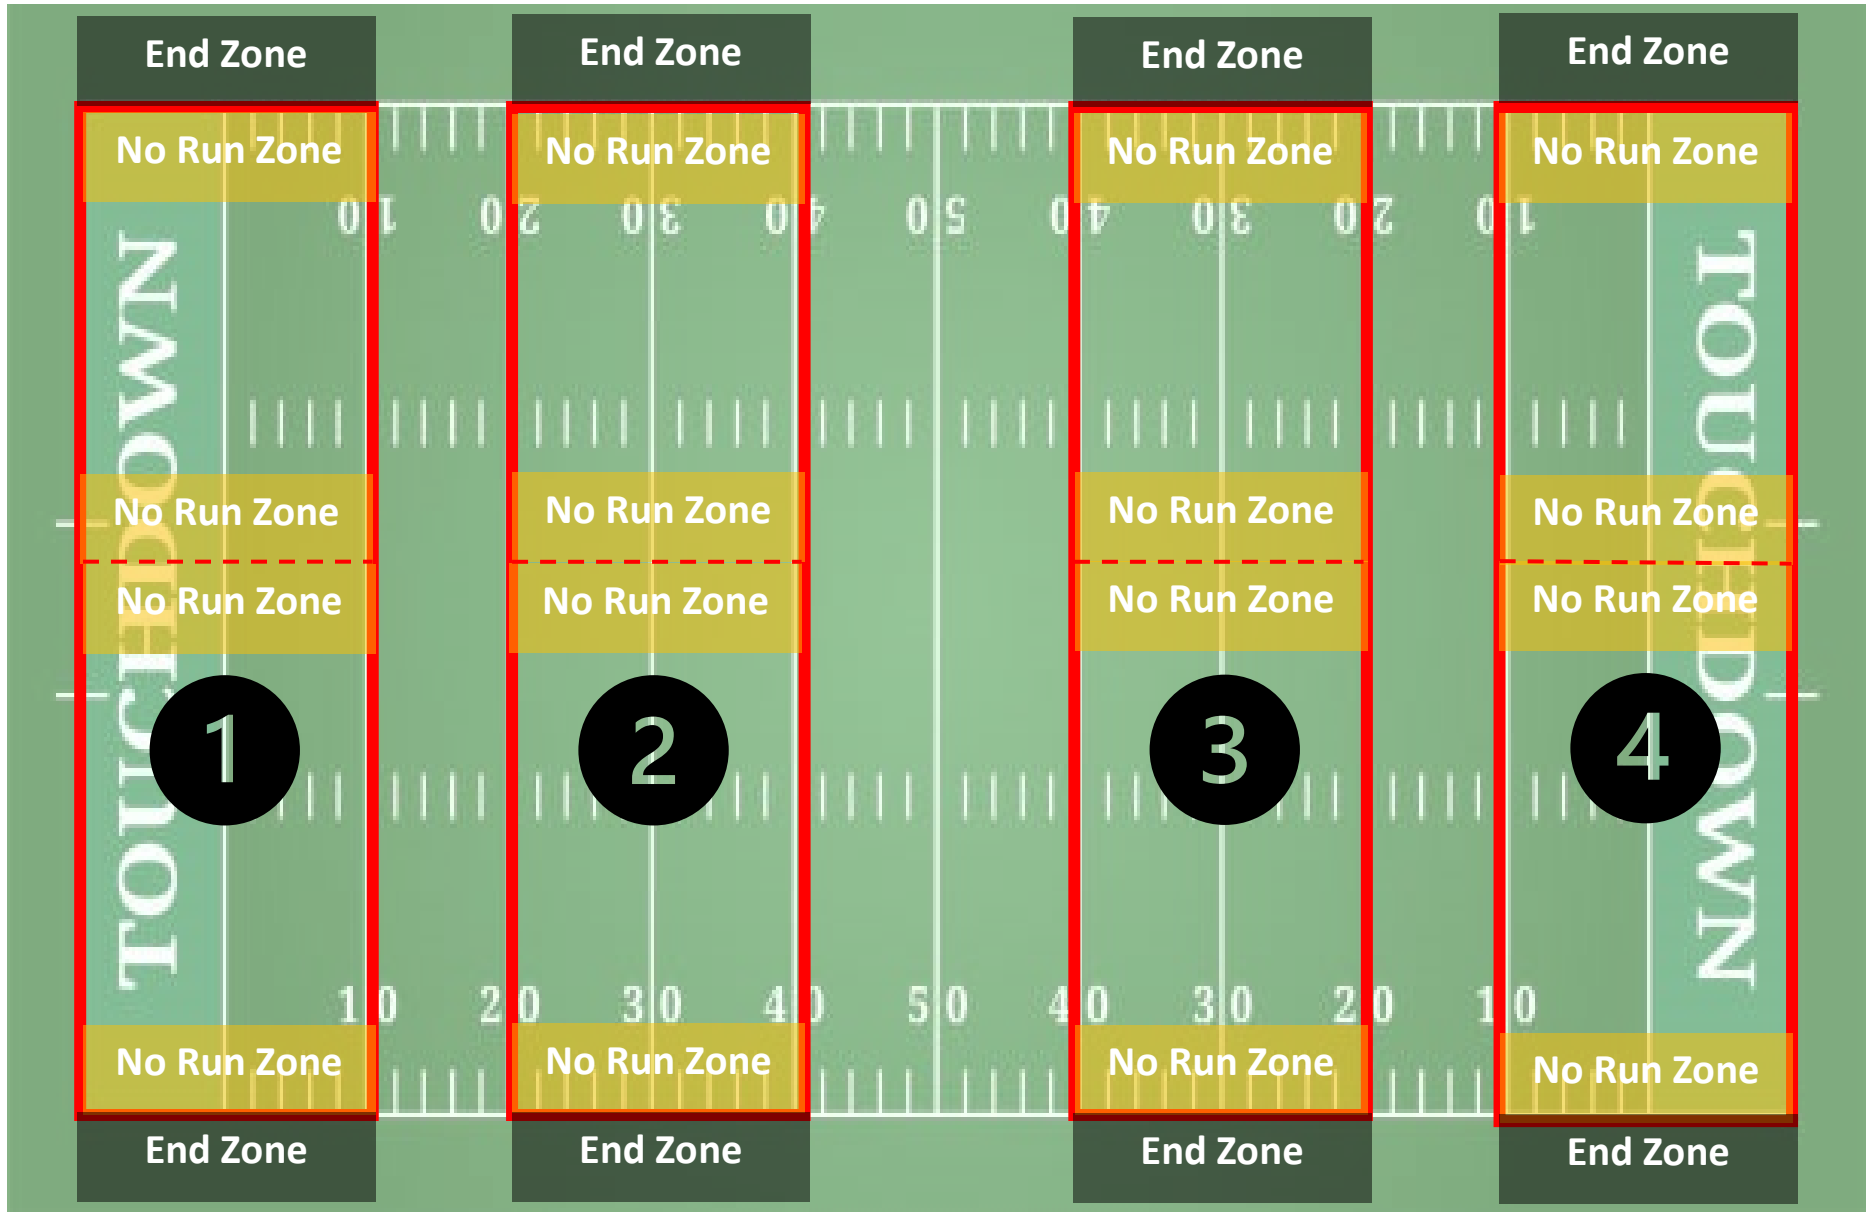

# Flag Football Tournament Field Layout

**Dimensions** (yards): Field: 65 x 20 | End Zone: 6 x 20 | No Run Zone: 5 x 20