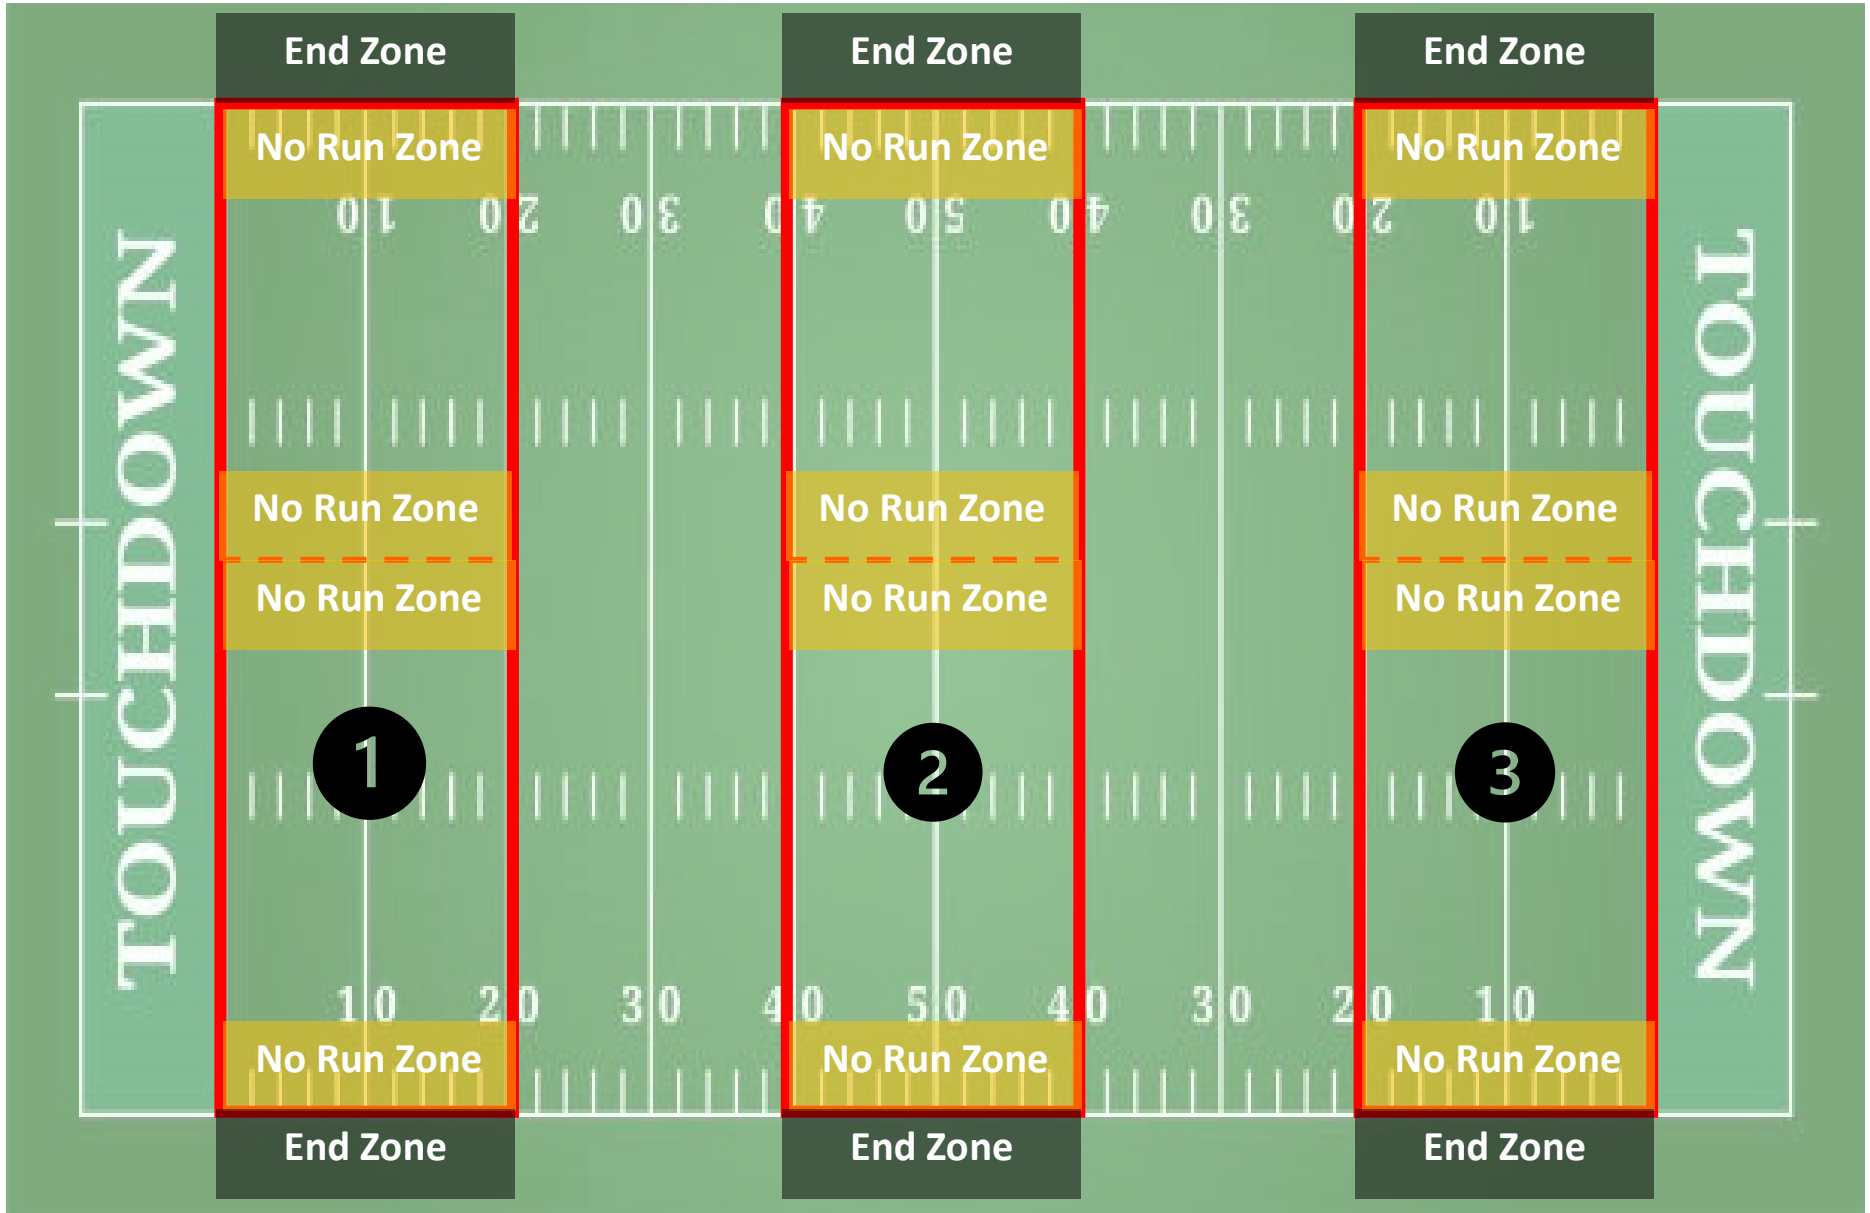

Flag Football Field Layout

Dimensions: Field: 53 x 20 | End Zone: 6 x 20 | No Run Zone: 5 x 20